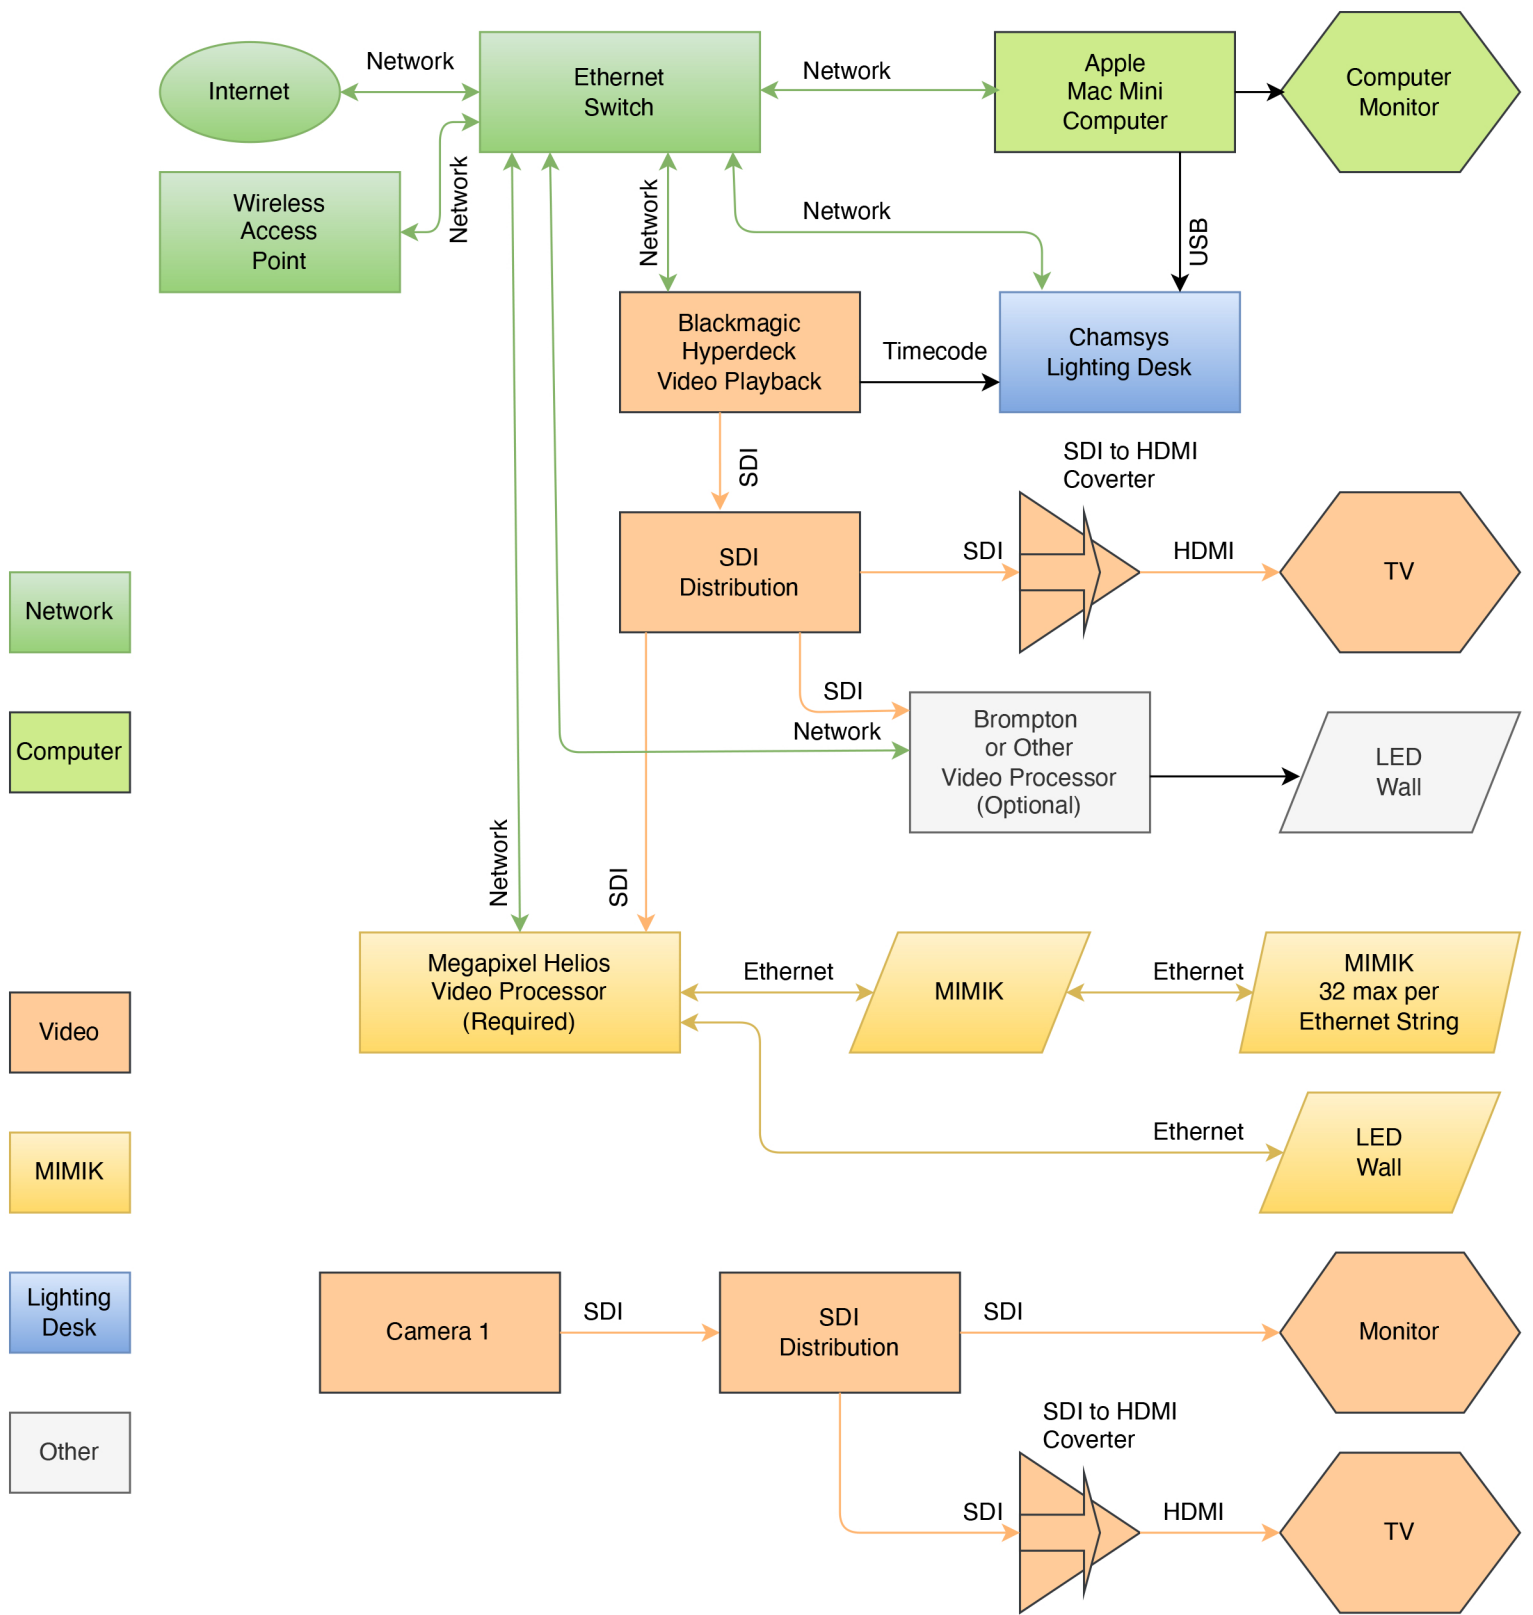

Computer

Video

MIMIK

KINO FLO
Lighting Systems

MIMIK - Notebook Base Configuration

Computer

Video

MIMIK

KINO FLO
Lighting Systems

MIMIK - Notebook Basic Configuration

Network

Computer

Video

MIMIK

Lighting Desk

Other

KINO FLO
Lighting Systems

MIMIK - One Camera