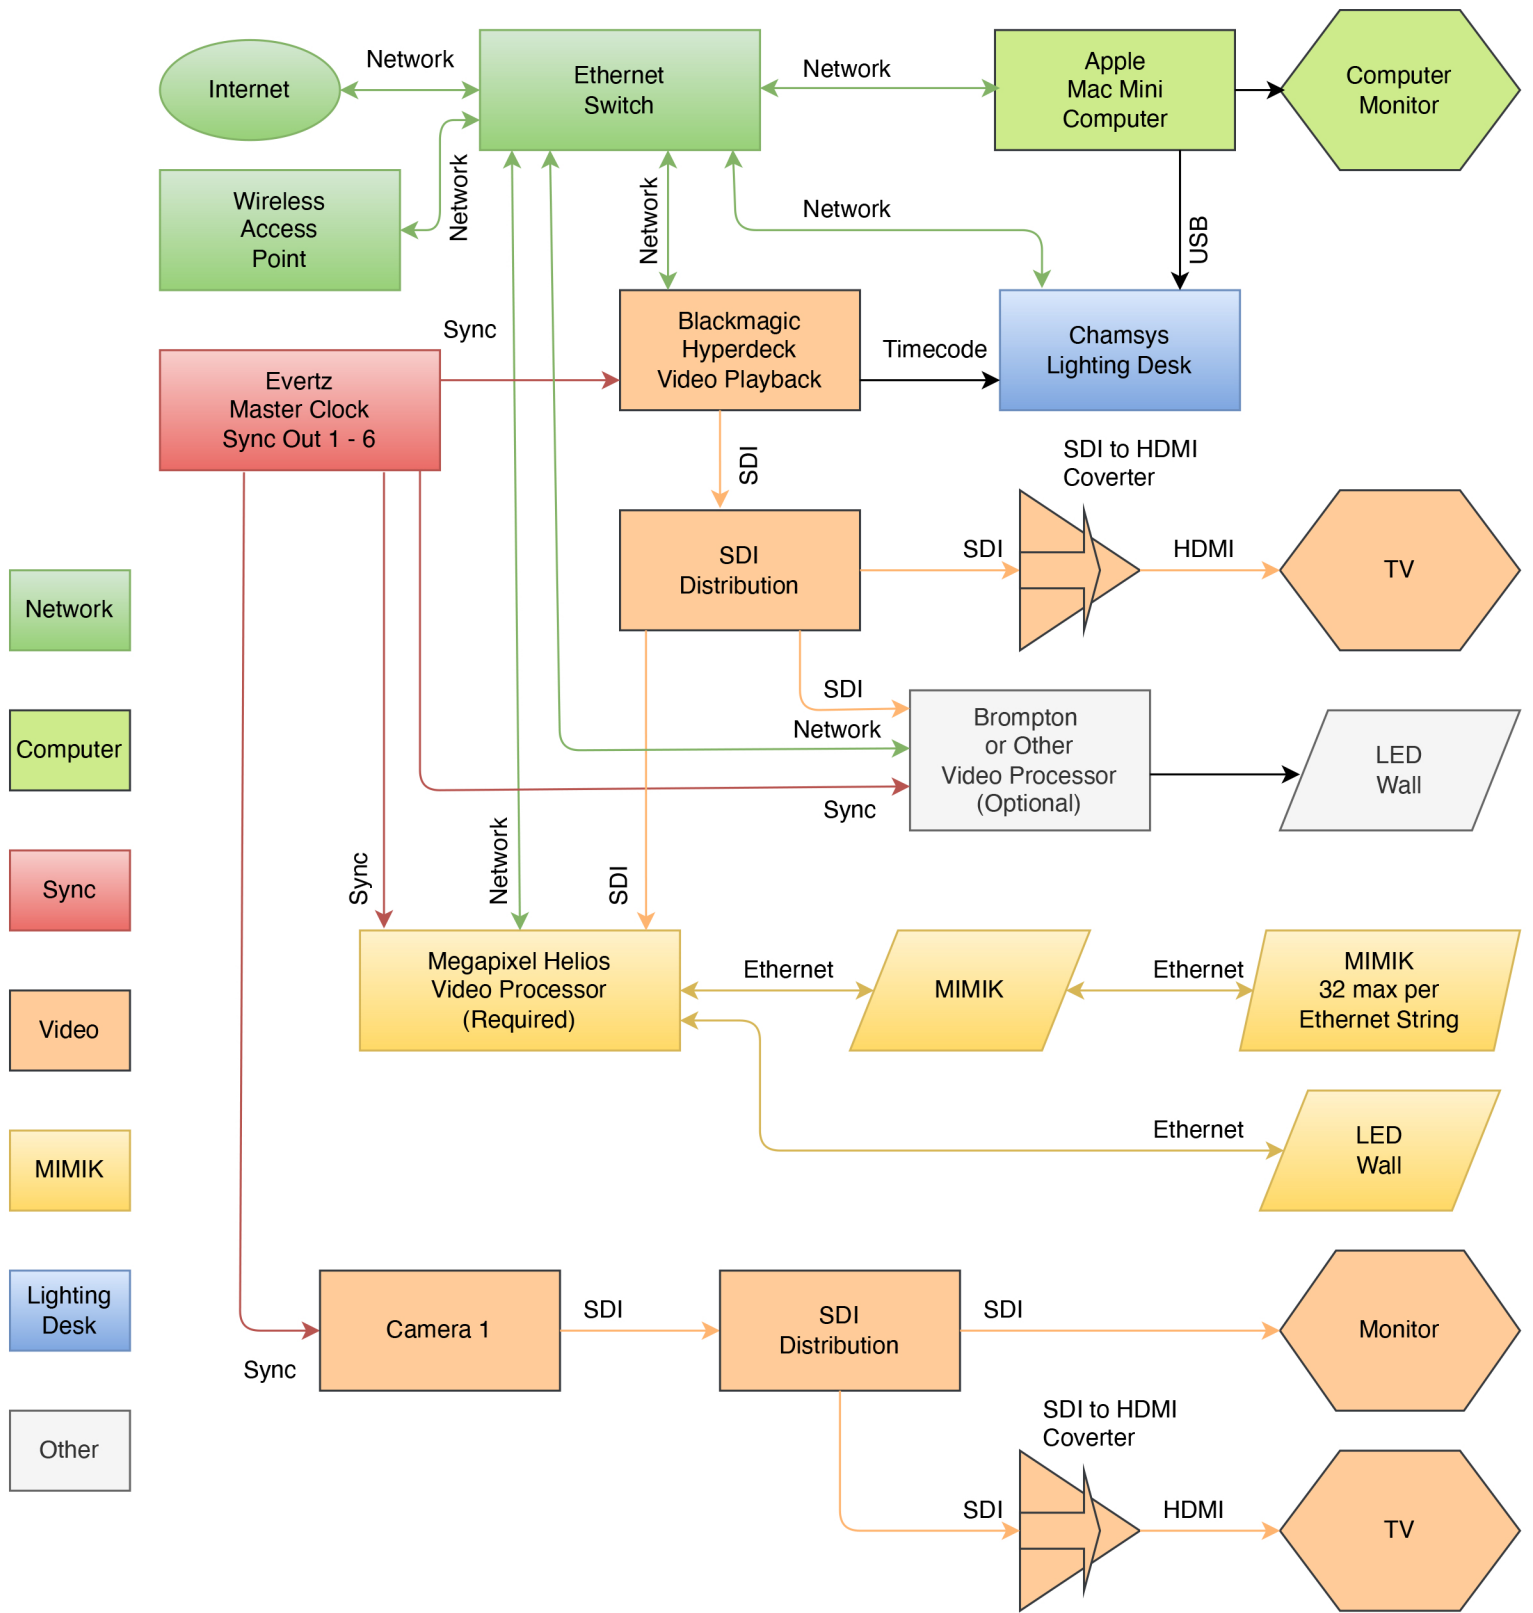

Computer

Video

MIMIK

KINO FLO
Lighting Systems

MIMIK - Notebook Base Configuration

Computer

Video

MIMIK

KINO FLO
Lighting Systems

MIMIK - Notebook Basic Configuration

Network

Computer

Video

MIMIK

Lighting Desk

Other

KINO FLO
Lighting Systems

MIMIK - One Camera